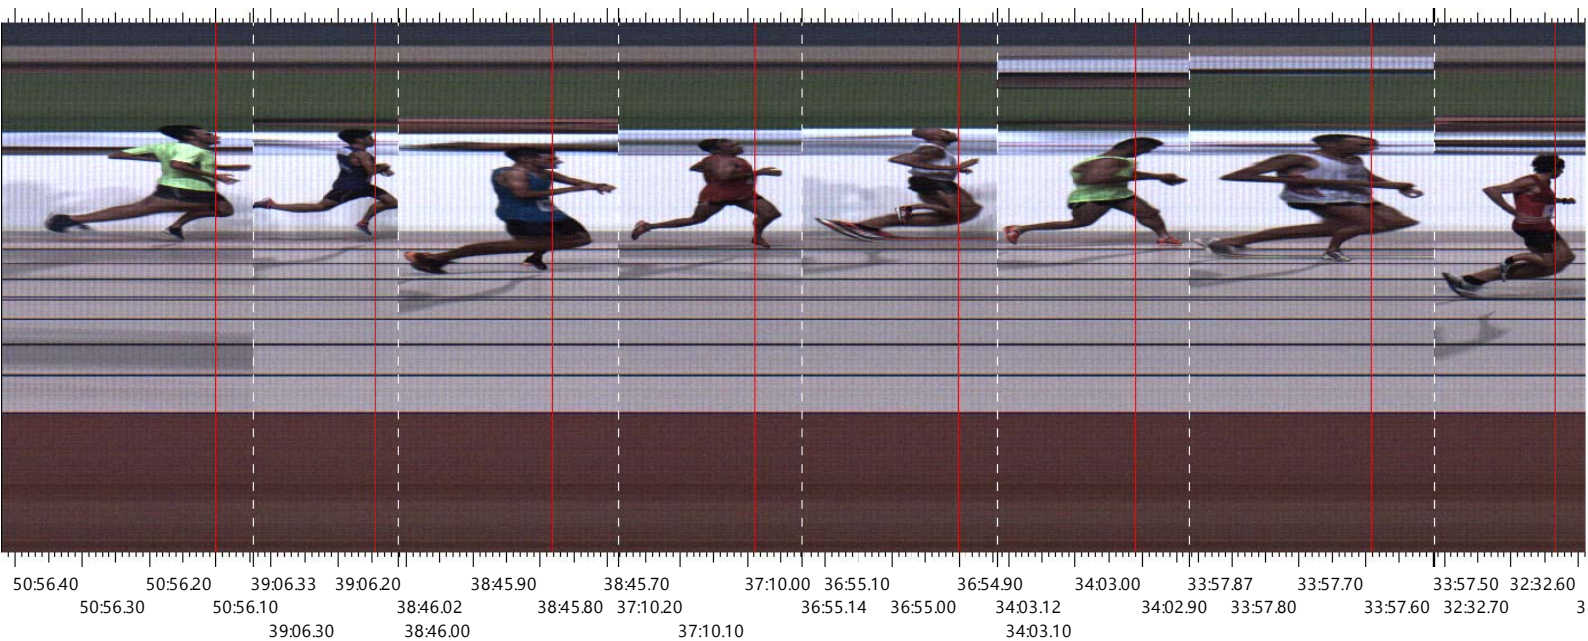

Championnat - 10.000m H (37-1-1)

Finish - Camera 1

Start: 7/29/2016 20:32:22.74

Place	Id	Lane	First Name	Last Name	Affiliati	Time	ReacTime
1	101	6	Nader	Jaber	INTR	32:32.54	
2	28	5	awada	hussein	army	33:57.60	
3	36	9	issa	omar	army	34:02.91	
4	233	4	Shadi	Halabi	INTR	36:54.91	
5	82	1	Marwan	Arabi	Elte	37:09.99	
6	225	7	ALI	MARDINI	TYRE	38:45.79	
7	214	8	Charbel	Merheb	PANT	39:06.15	
8	208	2	Tarek	Bou Issa	PANT	50:56.10	
DNS	221	3	MARIAM	H Aidar	TYRE		
DNS	88	10	Fadi	Saleh	Elte		